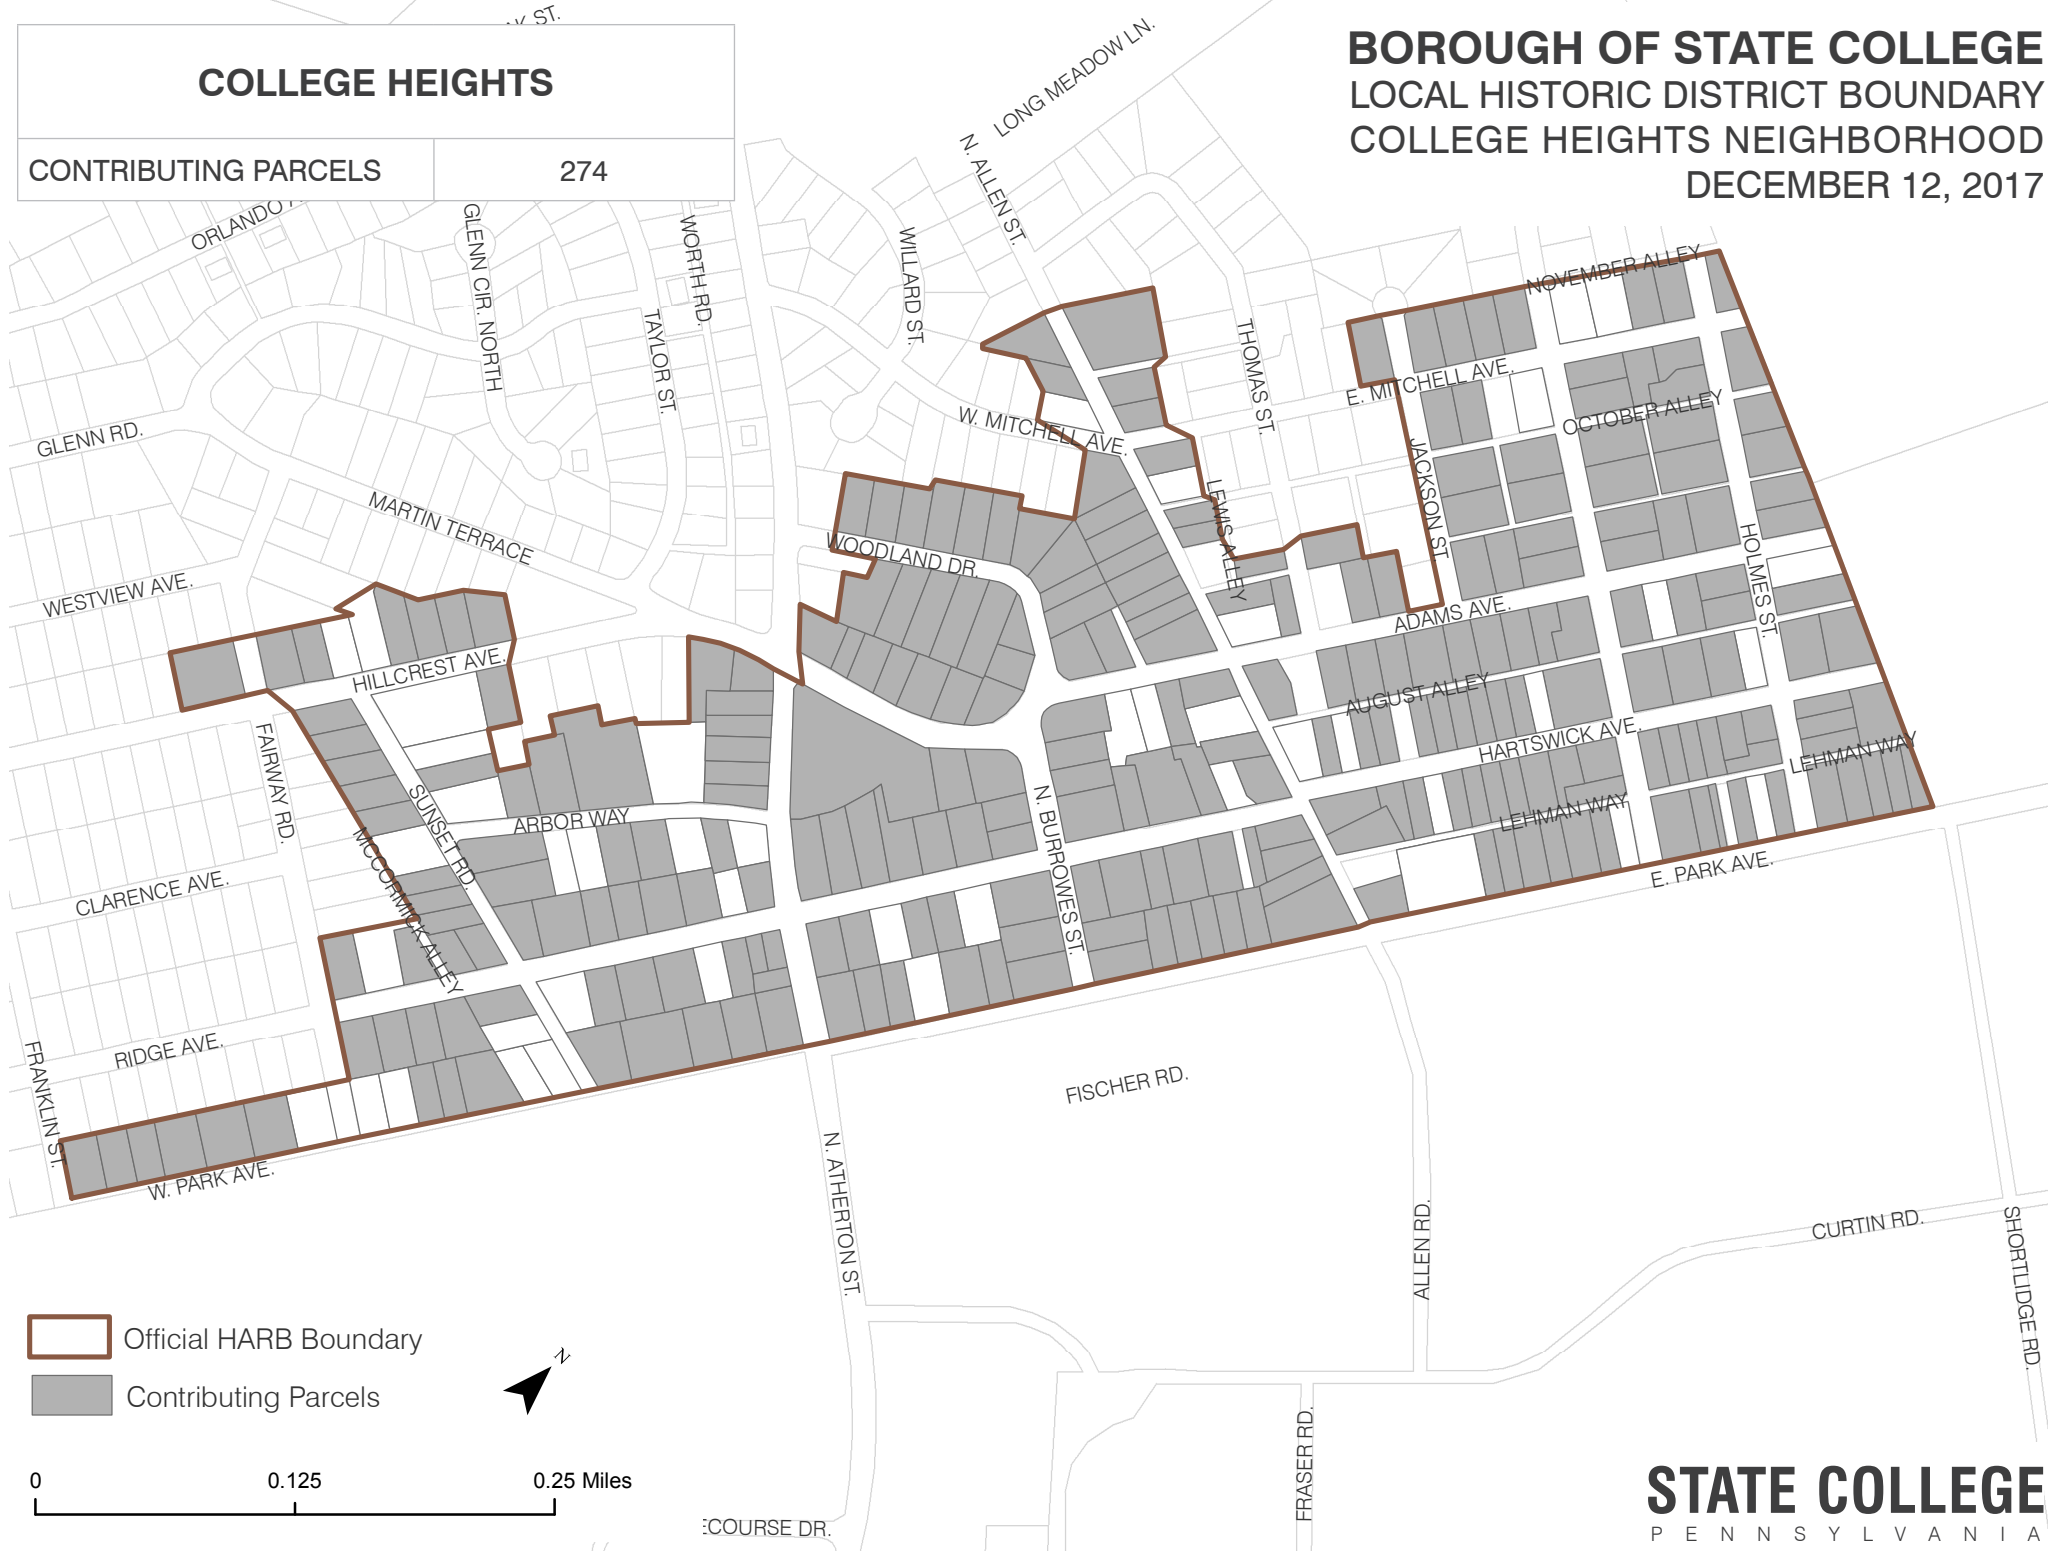

COLLEGE HEIGHTS

CONTRIBUTING PARCELS

274

BOROUGH OF STATE COLLEGE
LOCAL HISTORIC DISTRICT BOUNDARY
COLLEGE HEIGHTS NEIGHBORHOOD
DECEMBER 12, 2017

-  Official HARB Boundary
-  Contributing Parcels

0 0.125 0.25 Miles

STATE COLLEGE
P E N N S Y L V A N I A